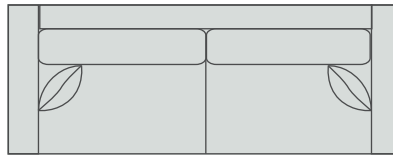

3280 Nicole Series

3280-SL Nicole Left Arm Sofa

W83.5 D38 H33

Seat H18 / Arm H22 / Inside Seat W73.5 D22

3280-CR Nicole Right Arm Chaise

W47 D69 H33

Seat H18 / Arm H22 / Inside Seat W39.5 D52

3280 Nicole Sectional Series Components

1/4" = 1' Scale

3280-S1 Nicole Standard Sofa

W87 D38 H33

Inside Seat W74 D22

3280-S2 Nicole Long Sofa

W100 D38 H33

Inside Seat W87 D22

3280-SL Nicole Left Arm Sofa