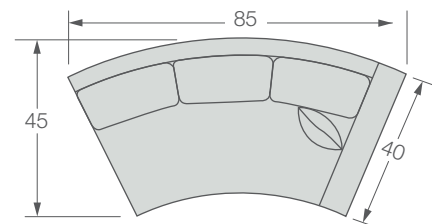

2666 Kylie Series

2666-CBL Kylie Curved Left Bumper / W81 D45 H34
Seat H17 / Inside Seat W65 D24
Standard Walnut finish shown / Standard without toss pillows

2666-CSR Kylie Curved Right Arm Sofa / W85 D45 H34
Seat H17 / Arm H24 / Inside Seat W75.5 D24
Standard Walnut finish shown / Standard with one toss pillow

2666 Kylie Series

2666 Kylie Sectional Series Components

1/4" = 1' Scale

2666-CBL Kylie Curved Left Bumper
W81 D45 H34

2666-CCR Kylie Curved Chaise Right
W62 D45 H34

2666-CCL Kylie Curved Chaise Left
W62 D45 H34

2666-CBR Kylie Curved Right Bumper
W81 D45 H34

2666-CSL Kylie Curved Left Arm Sofa
W85 D45 H34

2666-CCL Kylie Curved Chaise Left
2666-CSR Kylie Curved Right Arm Sofa

2666-CSR Kylie Curved Right Arm Sofa
W85 D45 H34