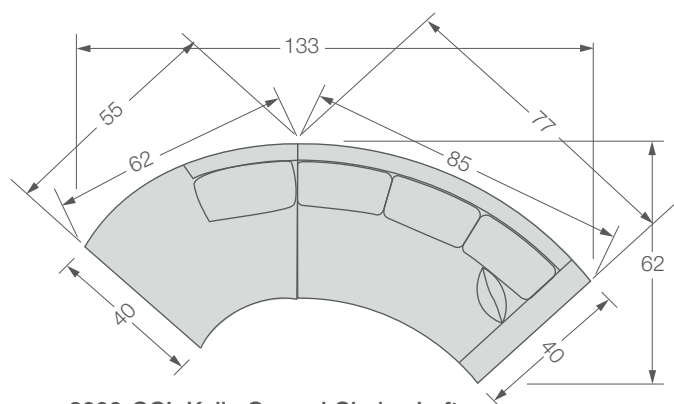

2666-CCL Kylie Curved Chaise Left
2666-CSR Kylie Curved Right Arm Sofa