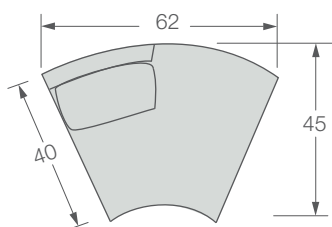

2665-LO Jake Armless Loveseat / W66 D40 H34
Seat H17 / Inside Seat W66 D24
Standard Walnut finish shown / Standard without toss pillows

2665-CA Jake Armless Chaise / W32 D67.5 H34
Seat H17 / Inside Seat W32 D51
Standard Walnut finish shown / Standard without toss pillows

2666 Kylie Series

2666-CBL Kylie Curved Left Bumper / W81 D45 H34
Seat H17 / Inside Seat W65 D24
Standard Walnut finish shown / Standard without toss pillows

2666-CSR Kylie Curved Right Arm Sofa / W85 D45 H34
Seat H17 / Arm H24 / Inside Seat W75.5 D24
Standard Walnut finish shown / Standard with one toss pillow

2666 Kylie Series

2666 Kylie Sectional Series Components

1/4" = 1' Scale

2666-CBL Kylie Curved Left Bumper
W81 D45 H34

2666-CCR Kylie Curved Chaise Right
W62 D45 H34

2666-CCL Kylie Curved Chaise Left
W62 D45 H34