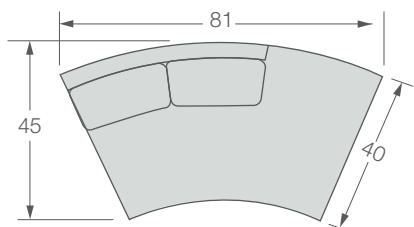

2666 Kylie Series

2666-CBL Kylie Curved Left Bumper / W81 D45 H34
Seat H17 / Inside Seat W65 D24
Standard Walnut finish shown / Standard without toss pillows

2666-CSR Kylie Curved Right Arm Sofa / W85 D45 H34
Seat H17 / Arm H24 / Inside Seat W75.5 D24
Standard Walnut finish shown / Standard with one toss pillow

2666 Kylie Series

2666 Kylie Sectional Series Components

1/4" = 1' Scale

2666-CBL Kylie Curved Left Bumper
W81 D45 H34

2666-CCR Kylie Curved Chaise Right
W62 D45 H34

2666-CCL Kylie Curved Chaise Left
W62 D45 H34