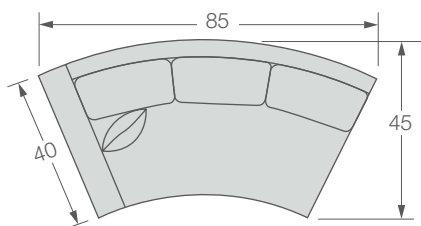

2666-CSL Kylie Curved Left Arm Sofa
W85 D45 H34