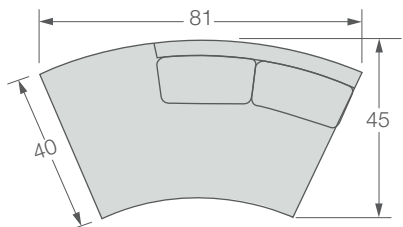

2665-LO Jake Armless Loveseat / W66 D40 H34
Seat H17 / Inside Seat W66 D24
Standard Walnut finish shown / Standard without toss pillows

2665-CA Jake Armless Chaise / W32 D67.5 H34
Seat H17 / Inside Seat W32 D51
Standard Walnut finish shown / Standard without toss pillows

2666 Kylie Series

2666-CBL Kylie Curved Left Bumper / W81 D45 H34
Seat H17 / Inside Seat W65 D24
Standard Walnut finish shown / Standard without toss pillows

2666-CSR Kylie Curved Right Arm Sofa / W85 D45 H34
Seat H17 / Arm H24 / Inside Seat W75.5 D24
Standard Walnut finish shown / Standard with one toss pillow

2666 Kylie Series

2666 Kylie Sectional Series Components

1/4" = 1' Scale

2666-CBL Kylie Curved Left Bumper
W81 D45 H34

2666-CCR Kylie Curved Chaise Right
W62 D45 H34

2666-CCL Kylie Curved Chaise Left
W62 D45 H34