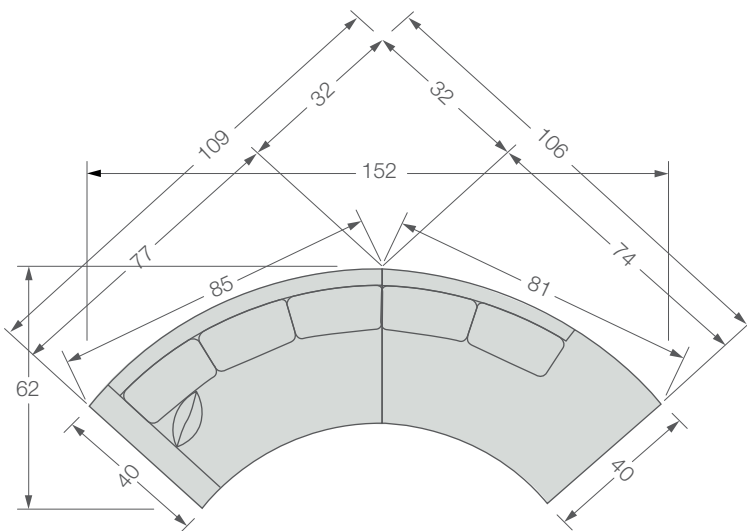

2666 Kylie Series

2666 Kylie Sectional Series Components

1/4" = 1' Scale

2666-CBL Kylie Curved Left Bumper
W81 D45 H34

2666-CCR Kylie Curved Chaise Right
W62 D45 H34

2666-CCL Kylie Curved Chaise Left
W62 D45 H34

2666-CBR Kylie Curved Right Bumper
W81 D45 H34

2666-CSL Kylie Curved Left Arm Sofa
W85 D45 H34

2666-CCL Kylie Curved Chaise Left
2666-CSR Kylie Curved Right Arm Sofa

2666-CSR Kylie Curved Right Arm Sofa
W85 D45 H34