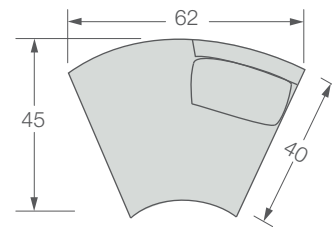

2666 Kylie Series

2666-CBL Kylie Curved Left Bumper / W81 D45 H34
Seat H17 / Inside Seat W65 D24
Standard Walnut finish shown / Standard without toss pillows

2666-CSR Kylie Curved Right Arm Sofa / W85 D45 H34
Seat H17 / Arm H24 / Inside Seat W75.5 D24
Standard Walnut finish shown / Standard with one toss pillow

2666 Kylie Series

2666 Kylie Sectional Series Components

1/4" = 1' Scale

2666-CBL Kylie Curved Left Bumper
W81 D45 H34

2666-CCR Kylie Curved Chaise Right
W62 D45 H34

2666-CCL Kylie Curved Chaise Left
W62 D45 H34

2666-CBR Kylie Curved Right Bumper
W81 D45 H34

2666-CSL Kylie Curved Left Arm Sofa
W85 D45 H34

2666-CCL Kylie Curved Chaise Left
2666-CSR Kylie Curved Right Arm Sofa

2666-CSR Kylie Curved Right Arm Sofa
W85 D45 H34