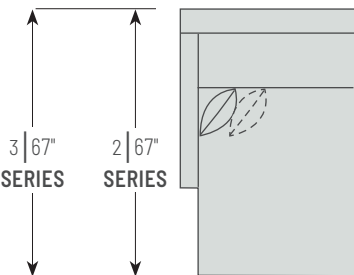

60" Armless Loveseat

LO - **X**

Inside Seat W60

30" Armless Chair

A1 - **X**

Inside Seat W30

44" Left Arm Chaise*

CL -

Inside Seat W38 D50
2 SERIES Standard with:
1 P-100 18" Pillow
3 SERIES Standard with:
2 P-100 18" Pillows

44" Right Arm Chaise*

CR -

Inside Seat W38 D50
2 SERIES Standard with:
1 P-100 18" Pillow
3 SERIES Standard with:
2 P-100 18" Pillows

39" Inside Corner

E1 - **X**

Inside Seat W26
2 SERIES Standard with:
1 P-100 18" Pillow
3 SERIES Standard with:
2 P-100 18" Pillows

38" Ottoman & Half

OH - **XX**

26" Ottoman

O1 - **XX**

*Dimensions listed are for Shaped Track arm option. For Flare arm dimension, add .5" for each arm on piece.
For Small Roll arm dimension, add 1.5" for each arm on piece.