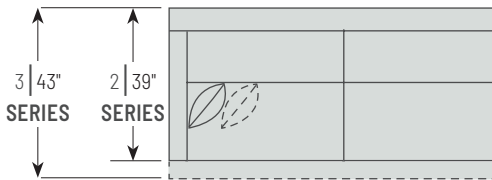

43" Chair & Half*

CH -

Inside Seat W33
3 Series Standard with:
1 P-100 18" Pillow

35" Chair*

C1 -

Inside Seat W25

82" Left Arm Sofa*

SL -