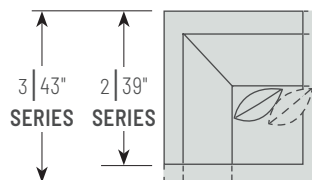

60" Armless Loveseat

LO - **X**

Inside Seat W60

30" Armless Chair

A1 - **X**

Inside Seat W30

44" Left Arm Chaise*

CL -

Inside Seat W38 D50
2 SERIES Standard with:
1 P-100 18" Pillow
3 SERIES Standard with:
2 P-100 18" Pillows

44" Right Arm Chaise*

CR -

Inside Seat W38 D50
2 SERIES Standard with:
1 P-100 18" Pillow
3 SERIES Standard with:
2 P-100 18" Pillows