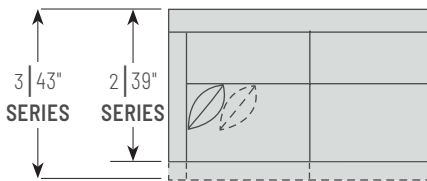

76" Armless Sofa

S0 - **X**

Inside Seat W76

38" Armless Chair

A2 - **X**

Inside Seat W38

65.5" Left Arm Loveseat*

LL -