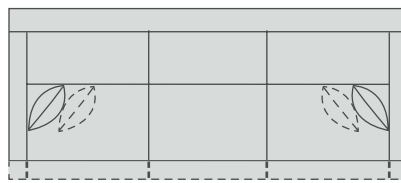

V Cone Tapered

Y Cylinder Tapered

Standard Walnut Finish. Optional Finish Ebony, Ember, Fawn, French Oak, Fruitwood, Kahlua, Natural, Sable, and Slate.

CUSTOM LOFT COMPONENTS

1/4" = 1' Scale

86" 2 Seat Sofa*

S1 -

Inside Seat W76
2 SERIES Standard with:
2 P-100 18" Pillows
3 SERIES Standard with:
4 P-100 18" Pillows

100" 3 Seat Sofa*

S2 -

Inside Seat W90
2 SERIES Standard with:
2 P-100 18" Pillows
3 SERIES Standard with:
4 P-100 18" Pillows