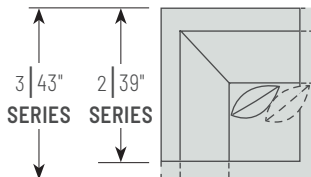

39" Inside Corner

□ **E1-X** □□□□

Inside Seat W26
2 SERIES Standard with:
1 P-100 18" Pillow
3 SERIES Standard with:
2 P-100 18" Pillows

□ **OH-XX** □□□□

W38 D26 H17

□ **O1-XX** □□□□

W26 D23 H17

*Dimensions listed are for Shaped Track arm option. For Flare arm dimension, add .5" for each arm on piece.
For Small Roll arm dimension, add 1.5" for each arm on piece.