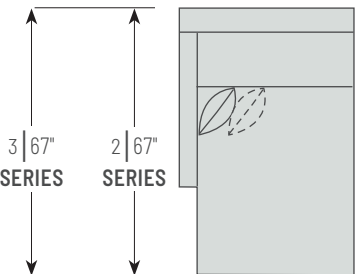

44" Left Arm Chaise*

□ **CL** - □□□□

Inside Seat W38 D50
2 SERIES Standard with:
1 P-100 18" Pillow
3 SERIES Standard with:
2 P-100 18" Pillows