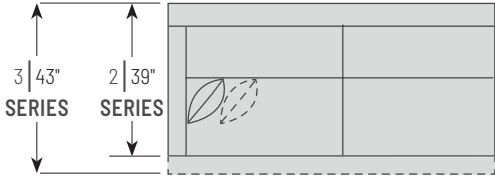

82" Left Arm Sofa*

□ **SL** - □□□□

Inside Seat W76
2 Series Standard with:
1 P-100 18" Pillow
3 Series Standard with:
2 P-100 18" Pillows