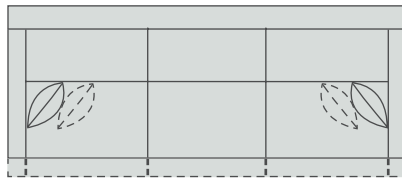

Flare Arm with Nails
Available on outarms and front & sides of base

CUSTOM LOFT COMPONENTS

1/4" = 1" Scale

86" 2 Seat Sofa*

□ **S1** - □□□□

Inside Seat W76
 2 SERIES Standard with:
 2 P-100 18" Pillows
 3 SERIES Standard with:
 4 P-100 18" Pillows

100" 3 Seat Sofa*

□ **S2** - □□□□

Inside Seat W90
 2 Series Standard with:
 2 P-100 18" Pillows
 3 Series Standard with:
 4 P-100 18" Pillows

43" Chair & Half*

□ **CH** - □□□□

Inside Seat W33
 3 Series Standard with:
 1 P-100 18" Pillow