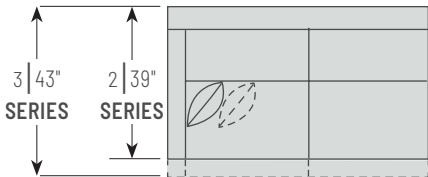

Inside Seat W76
 2 Series Standard with:
 1 P-100 18" Pillow
 3 Series Standard with:
 2 P-100 18" Pillows

76" Armless Sofa

□ **SO-X** □□□□

Inside Seat W76

38" Armless Chair

□ **A2-X** □□□□

Inside Seat W38

65.5" Left Arm Loveseat*