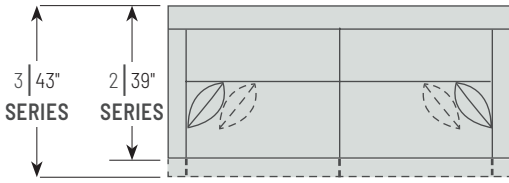

Flare Arm with Nails
Available on outarms and front & sides of base

CUSTOM LOFT COMPONENTS

1/4" = 1" Scale

86" 2 Seat Sofa*

□ **S1** - □□□□

Inside Seat W76
 2 SERIES Standard with:
 2 P-100 18" Pillows
 3 SERIES Standard with:
 4 P-100 18" Pillows