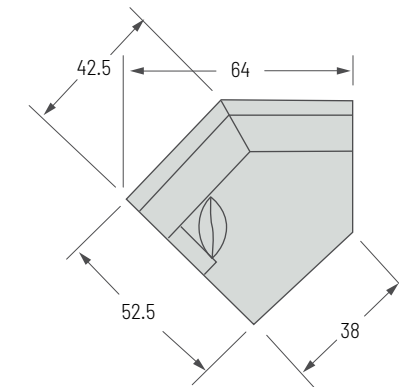

2145-WL Ethan Left Arm Wedge
W75 D52.5 H34