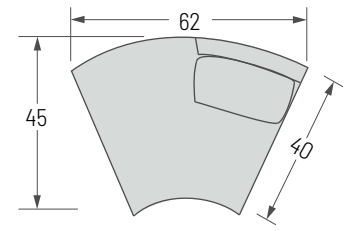

2666-CCL Kylie Curved Chaise Left
W62 D45 H34