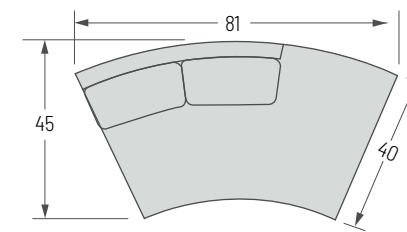

2666-CBR Kylie Curved Right Bumper
W81 D45 H34