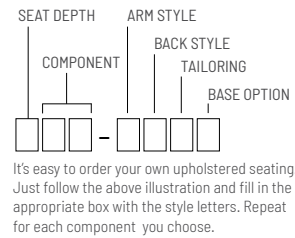

CUSTOM LOFT

PARISIAN LOFT CUSTOM UPHOLSTERY PROGRAM