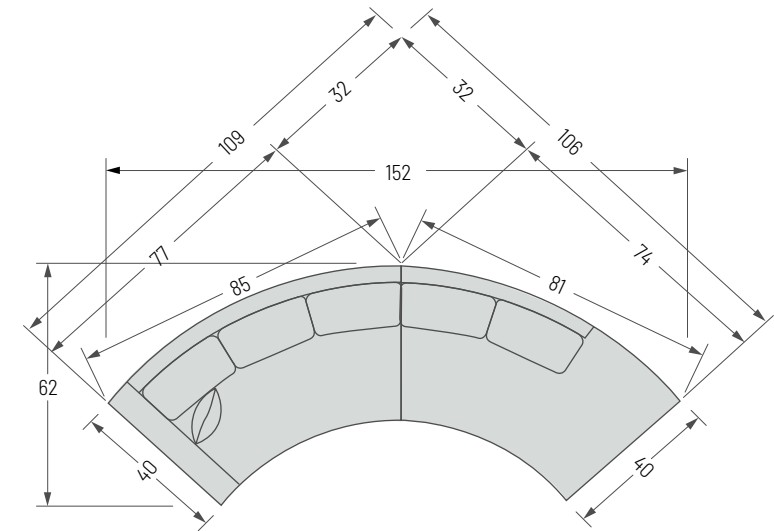

2666-CSL Kylie Curved Left Arm Sofa
2666-CBR Kylie Curved Right Bumper