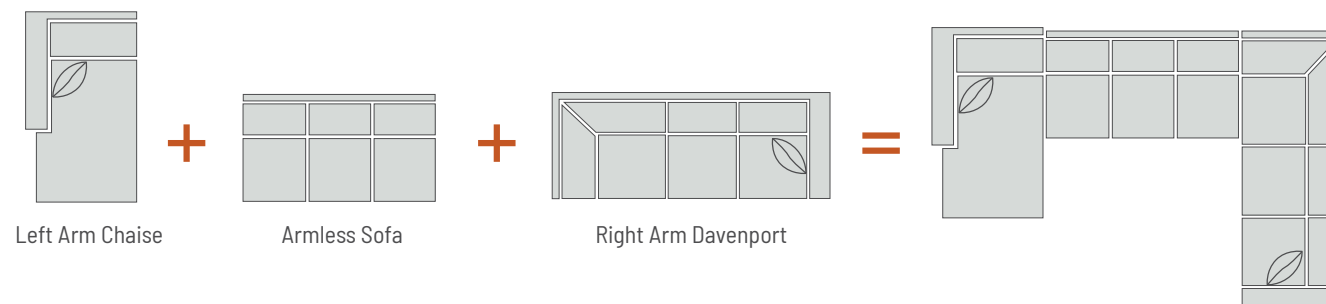

Right Arm Sofa
7SR-□□□□
WIDTH:
(N) 80" (T) 81.5"
(R) 84" (P) 80.5" (O) 79"
Standard with:
1 P-100 18" Pillow

Curved Corner
7CX-□□□□
WIDTH: 73.5"

Left Arm Love Seat
7LL-□□□□
WIDTH:
(N) 56" (T) 57"
(R) 59.5" (P) 56" (O) 55"
Standard with:
1 P-100 18" Pillow

Right Arm Love Seat
7LR-□□□□
WIDTH:
(N) 56" (T) 57"
(R) 59.5" (P) 56" (O) 55"
Standard with:
1 P-100 18" Pillow

Left Arm Chair
7EL-□□□□
WIDTH:
(N) 31" (T) 32.5"
(R) 35" (P) 31.5" (O) 30"
Standard with:
1 P-100 18" Pillow

Right Arm Chair
7ER-□□□□
WIDTH:
(N) 31" (T) 32.5"
(R) 35" (P) 31.5" (O) 30"
Standard with:
1 P-100 18" Pillow

Left Arm Chaise
7CL-□□□□
WIDTH:
(N) 34" (T) 35.5"
(R) 38" (P) 34.5" (O) 33"
DEPTH: 65"
Standard with:
1 P-100 18" Pillow

Right Arm Chaise
7CR-□□□□
WIDTH:
(N) 34" (T) 35.5"
(R) 38" (P) 34.5" (O) 33"
DEPTH: 65"
Standard with:
1 P-100 18" Pillow

Armless Chair
7A1-X□□□
WIDTH: 24.5"

Armless Love Seat
7LO-X□□□
WIDTH: 49"

Armless Love Seat
7BO-X□□□
WIDTH: 62.5"

Armless Sofa
7SO-X□□□
WIDTH: 73.5"

Corner Chair
7E1-X□□□
WIDTH: 38.5"

Ottoman
7O1-XX□□
W 34" D 26" H* 16.5"
*Height is 17.25" with Square Leg or Angled Leg

Ottoman & Half
7OH-XX□□
W 38" D 26" H* 16.5"
*Height is 17.25" with Square Leg or Angled Leg

Storage Caster Ottoman
7OS-XXX□
W 37" D 25" H 17.5"

Create the arrangement you want using the components on the following pages - then continue to select your styles and complete your order.