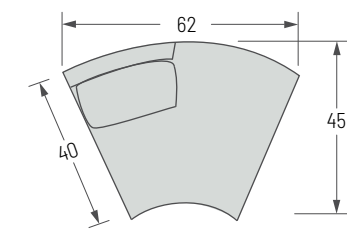

2666-CCR Kylie Curved Chaise Right
W62 D45 H34