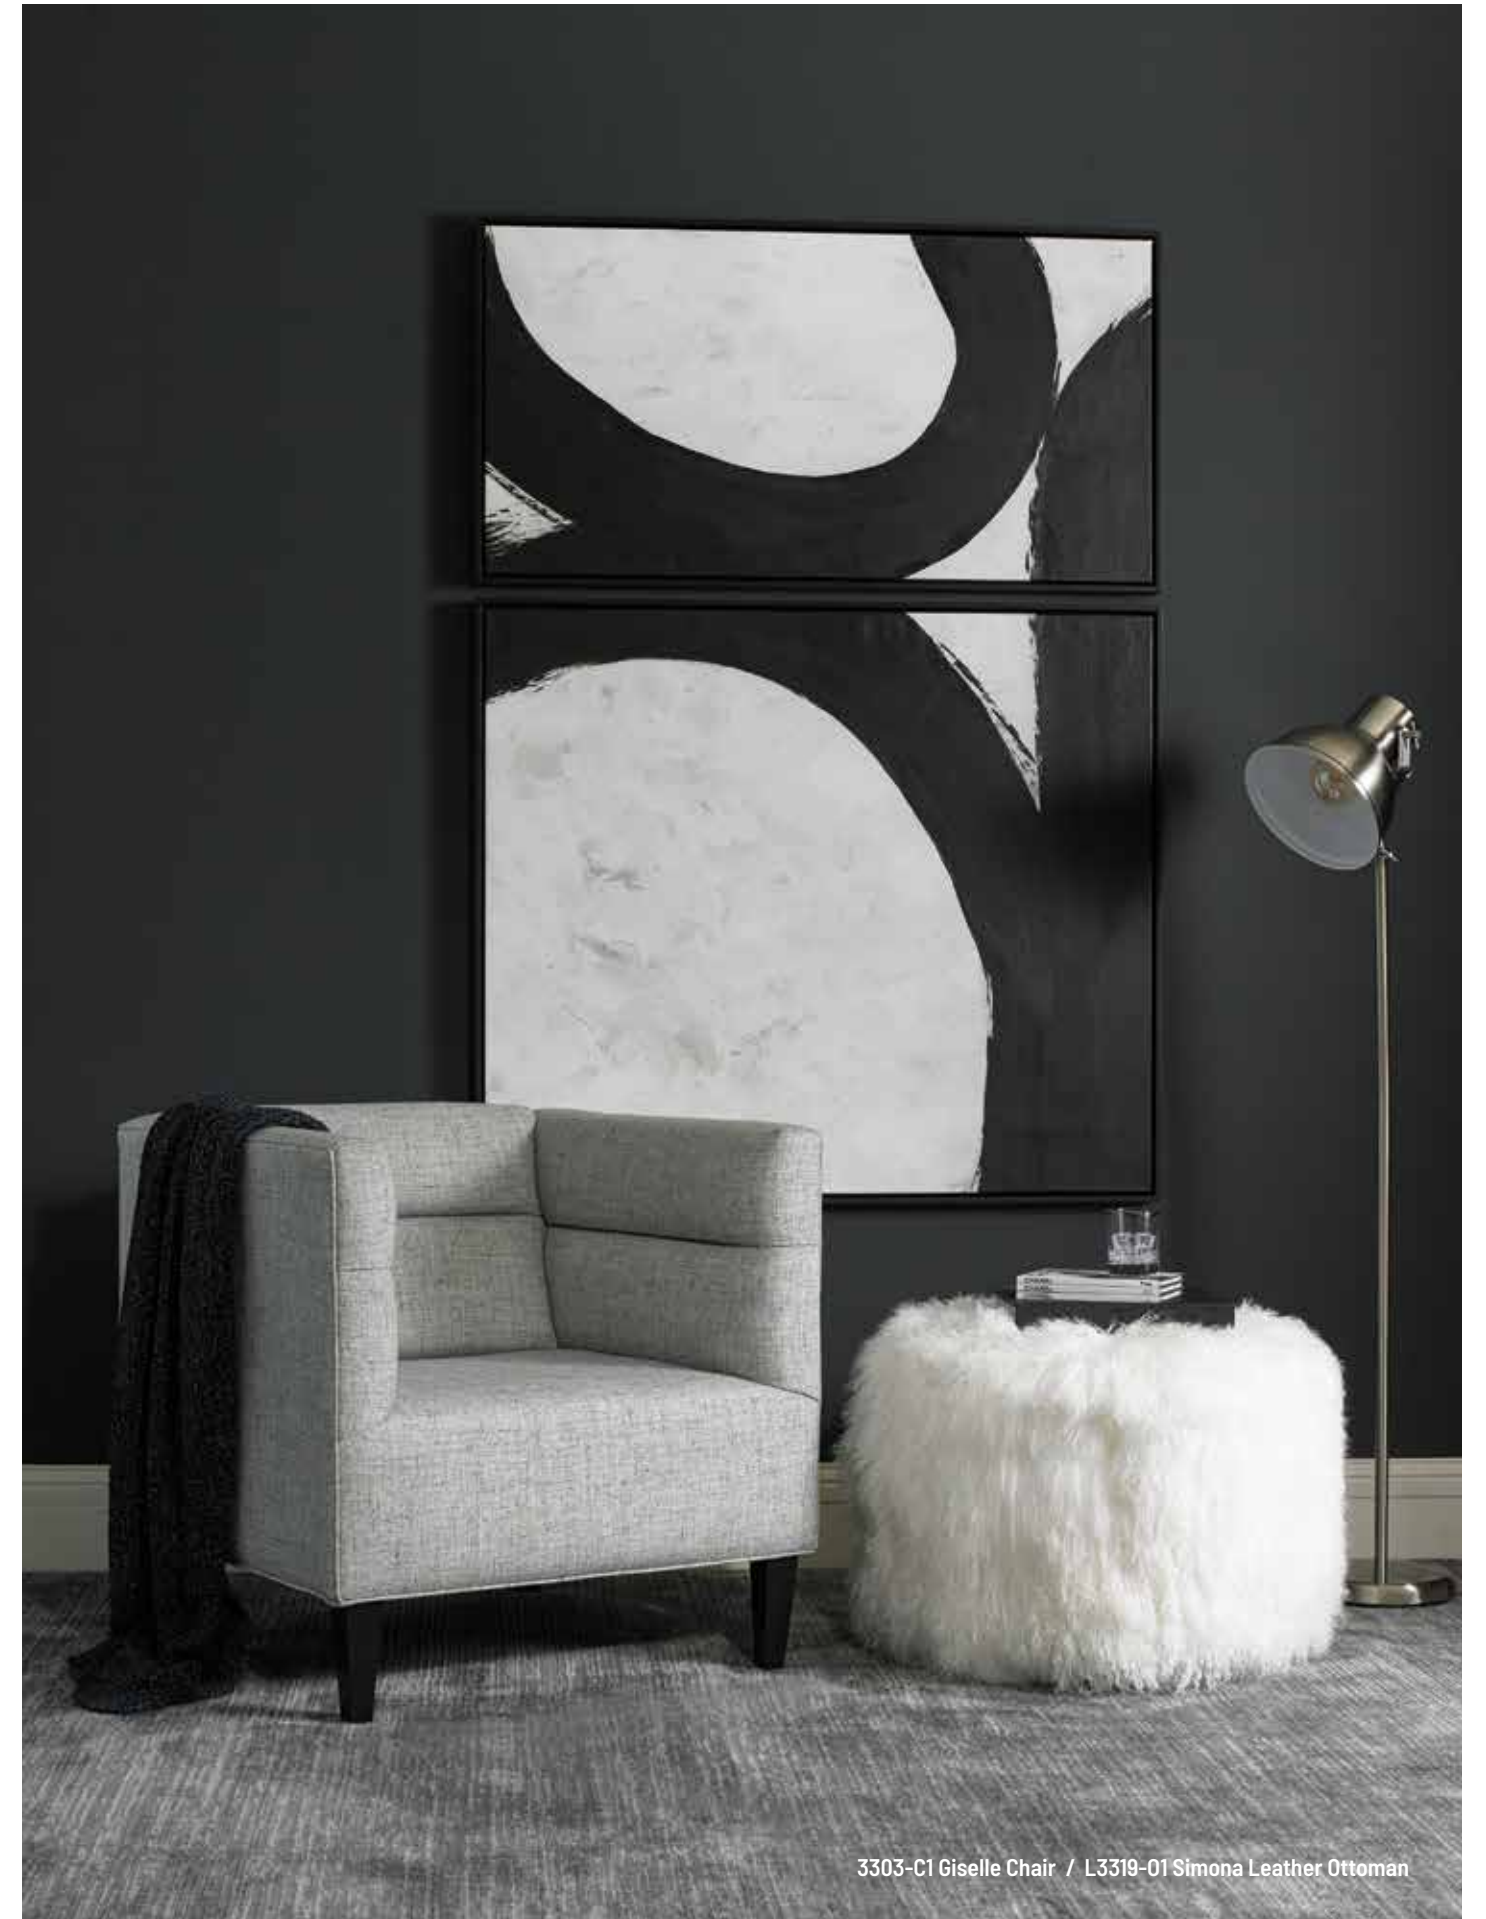

3303-C1 Giselle Chair / L3319-01 Simona Leather Ottoman