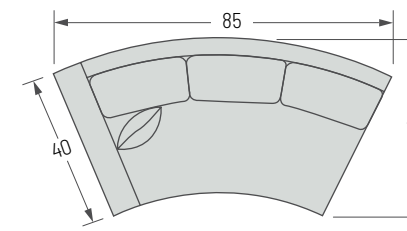

2666-CSL Kylie Curved Left Arm Sofa
W85 D45 H34