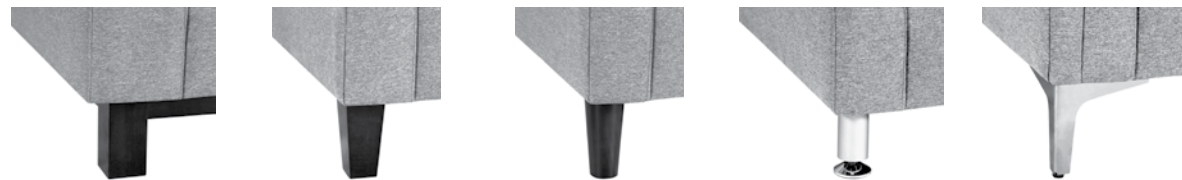

3 Choose Your Back Style

Q Plain **V** Button Tufted

4 Choose Your Tailoring

U Unwelted **W** Welted

5 Choose Your Base

Z Wood Base **A** Angled Leg **Y** Cylinder Leg **M** Metal Round **N** Metal Square

Z- Wood Base is standard Espresso Finish. No optional finishes available.
 A-Angled Leg and Y-Cylinder legs are standard Walnut finish.
 Optional finish Belgian Grey, Dove, Driftwood, Ebony, Ember, French Oak, Fruitwood, Kahlua, Natural, Sable, Slate, and Washed.
 M-Metal Round and N-Metal Square Legs, no optional finishes available.