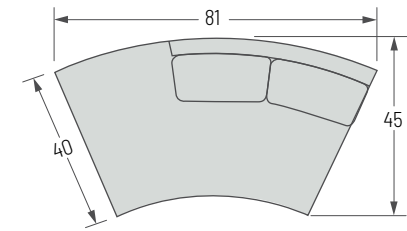

2666 Kylie Series

2666 Kylie Sectional Series Components
1/4" = 1' Scale

2666-CBL Kylie Curved Left Bumper
W81 D45 H34