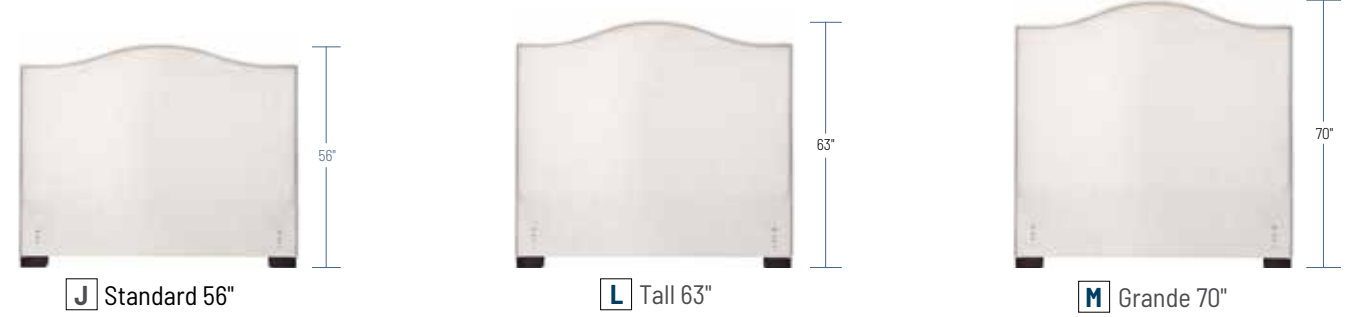

3 Choose Your Headboard Height ☐☐☐-☒☐☐☐