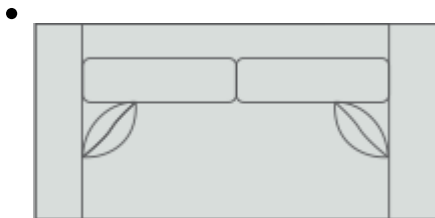

## 2667-S3 Connor Long Sofa

W100 D40 H34

Seat H17 / Arm H24 / Inside Seat W83 D24

Optional Metal Leg shown / Standard with two toss pillows

Also available 2667-S2 Connor Mid Length Sofa / W91 D40 H34

**2667-S1 Connor Sofa**