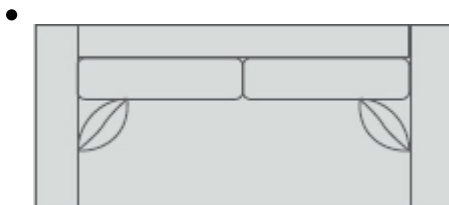

2667-S2 Connor Mid Length Sofa

W91 D40 H34