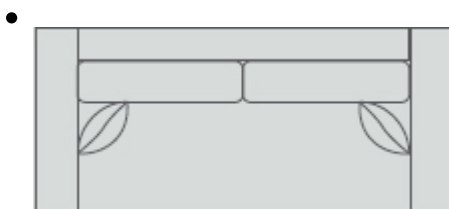

PRECEDENT

2667-S2 Connor Mid Length Sofa

W91 D40 H34

Seat H17 / Arm H24 / Inside Seat W74 D24

Standard Walnut finish shown / Standard with two toss pillows

Also available 2667-S3 Connor Long Sofa / W100 D40 H34

2667-S1 Connor Sofa

W82 D40 H34

2667-S2 Connor Mid Length Sofa

W91 D40 H34

2667-S3 Connor Long Sofa

W100 D40 H34

2667-C1 Connor Chair

W45 D40 H34