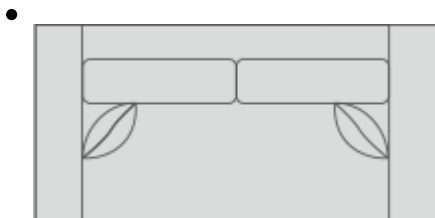

PRECEDENT

2667-S2 Connor Mid Length Sofa

W91 D40 H34

Seat H17 / Arm H24 / Inside Seat W74 D24

Standard Walnut finish shown / Standard with two toss pillows

Also available 2667-S3 Connor Long Sofa / W100 D40 H34

2667-S1 Connor Sofa

W82 D40 H34

2667-S2 Connor Mid Length Sofa

W91 D40 H34

2667-S3 Connor Long Sofa

W100 D40 H34

2667-C1 Connor Chair

W45 D40 H34