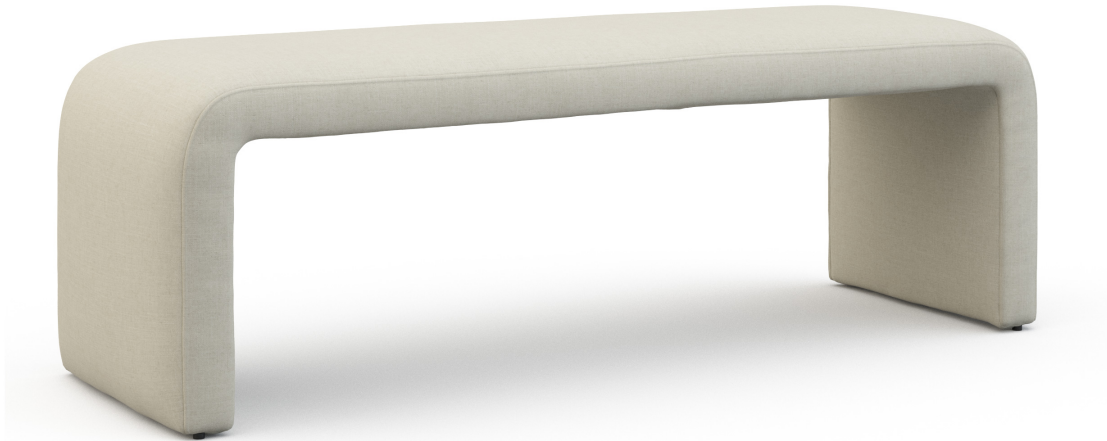

PRECEDENT

3435-O4

Niagara Bench

Width/Dia: 61

Depth: 20

Height: 19

Overall Depth: 20