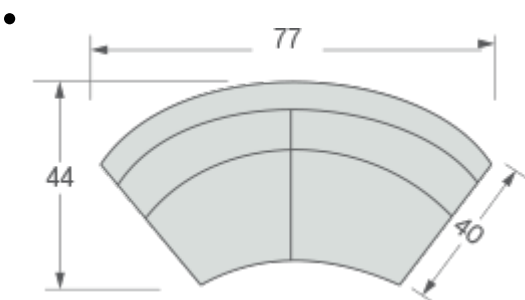

PRECEDENT

3156 Nolan Sectional Series

Shown as 3 Piece Sectional

3156-LL Left Arm Loveseat
W55.5 D40 H35

3156-CU Curved Corner
W77 D44 H35

3156-LR Right Arm Loveseat
W55.5 D40 H35

Seat H18 / Arm H23.5 / Inside D24

W55.5 D40 H35

3156-LR Nolan Right Arm Loveseat

W55.5 D40 H35

3156-CL Nolan Left Arm Chaise
W31 D68 H35

3156-CR Nolan Right Arm Chaise
W31 D68 H35

3156-CU Nolan Curved Corner
W77 D44 H35

3156-LO Nolan Armless Loveseat
W51 D40 H35

3156-S1 Nolan Sofa

W85 D40 H35

3156-C1 Nolan Chair

W34 D40 H35

 Download PDF of Sectional Items

Source URL: <https://www.precedent-furniture.com/catalog/3156>