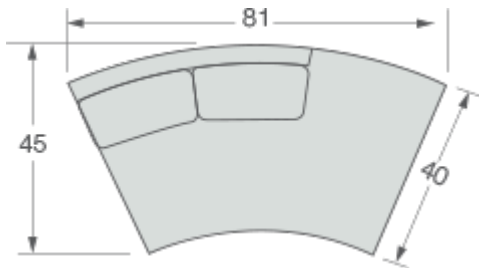

PRECEDENT

2666 2666 Kylie Series

Shown as 2 Piece Sectional:

2666-CBL Curved Left Bumper
W81 D45 H34

2666-CSR Curved Right Arm Sofa
W85 D45 H34

Seat H17 / Arm H24 / Inside Seat D23

2666-CBL Kylie Curved Left Bumper
W81 D45 H34

-

2666-CBR Kylie Curved Right Bumper
W81 D45 H34

2666-CCR Kylie Curved Chaise Right
W62 D45 H34

2666-CCL Kylie Curved Chaise Left
W62 D45 H34

2666-CSL Kylie Curved Left Arm Sofa
W85 D45 H34

2666-CSR Kylie Curved Right Arm Sofa
W85 D45 H34