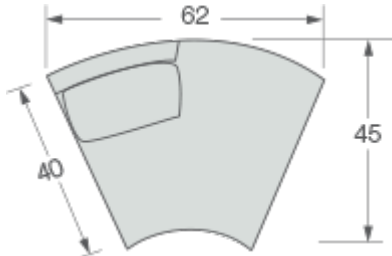

PRECEDENT

2666 2666 Kylie Series

Shown as 2 Piece Sectional:

2666-CBL Curved Left Bumper
W81 D45 H34

2666-CSR Curved Right Arm Sofa
W85 D45 H34

Seat H17 / Arm H24 / Inside Seat D23

2666-CBL Kylie Curved Left Bumper
W81 D45 H34

-

2666-CBR Kylie Curved Right Bumper
W81 D45 H34

2666-CCR Kylie Curved Chaise Right
W62 D45 H34

2666-CCL Kylie Curved Chaise Left
W62 D45 H34

2666-CSL Kylie Curved Left Arm Sofa
W85 D45 H34

2666-CSR Kylie Curved Right Arm Sofa
W85 D45 H34