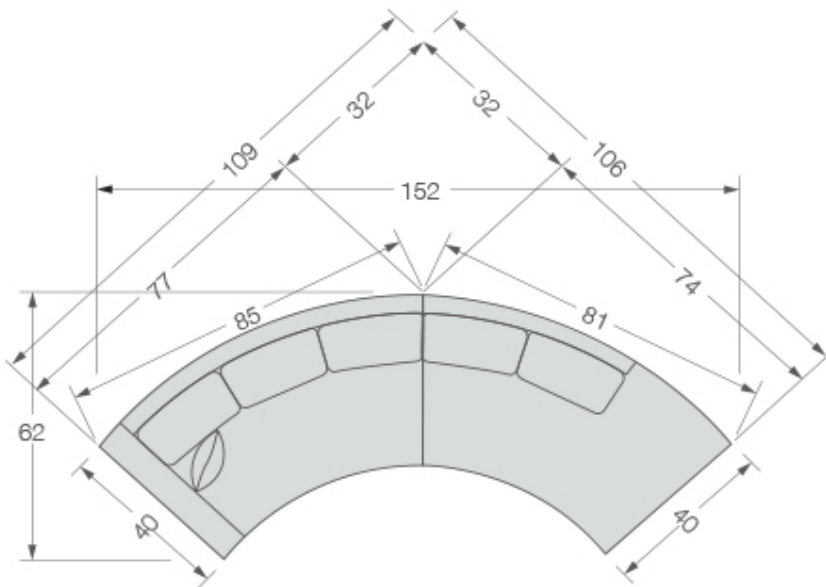

2666-CSL Kylie Curved Left Arm Sofa
2666-CBR Kylie Curved Right Bumper

Download PDF of Sectional Items

Source URL: <https://www.precedent-furniture.com/catalog/2666>