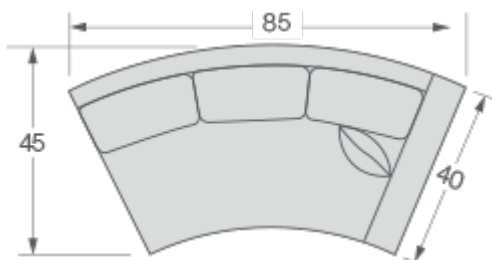

PRECEDENT

2666 2666 Kylie Series

Shown as 2 Piece Sectional:

2666-CBL Curved Left Bumper
W81 D45 H34

2666-CSR Curved Right Arm Sofa
W85 D45 H34

Seat H17 / Arm H24 / Inside Seat D23

2666-CBL Kylie Curved Left Bumper
W81 D45 H34

-

2666-CBR Kylie Curved Right Bumper
W81 D45 H34

2666-CCR Kylie Curved Chaise Right
W62 D45 H34

2666-CCL Kylie Curved Chaise Left
W62 D45 H34

2666-CSL Kylie Curved Left Arm Sofa
W85 D45 H34

2666-CSR Kylie Curved Right Arm Sofa
W85 D45 H34

2666-CCL Kylie Curved Chaise Left
2666-CSR Kylie Curved Right Arm Sofa

2666-CSL Kylie Curved Left Arm Sofa
2666-CBR Kylie Curved Right Bumper

 Download PDF of Sectional Items

Source URL: <https://www.precedent-furniture.com/catalog/2666>