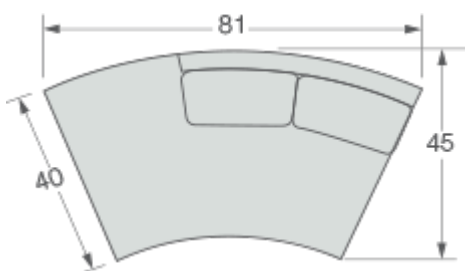

PRECEDENT

2666 2666 Kylie Series

Shown as 2 Piece Sectional:

2666-CBL Curved Left Bumper
W81 D45 H34

2666-CSR Curved Right Arm Sofa
W85 D45 H34

Seat H17 / Arm H24 / Inside Seat D23

2666-CBL Kylie Curved Left Bumper
W81 D45 H34

-

2666-CBR Kylie Curved Right Bumper
W81 D45 H34

2666-CCR Kylie Curved Chaise Right
W62 D45 H34

2666-CCL Kylie Curved Chaise Left
W62 D45 H34

2666-CSL Kylie Curved Left Arm Sofa
W85 D45 H34

2666-CSR Kylie Curved Right Arm Sofa
W85 D45 H34