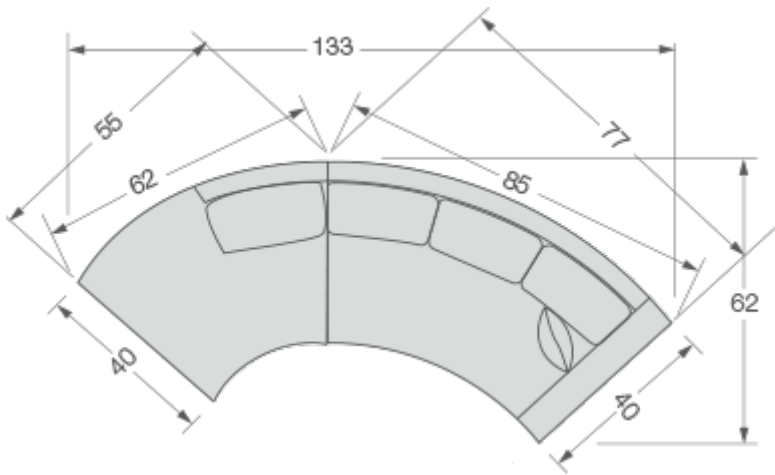

PRECEDENT

2666 2666 Kylie Series

Shown as 2 Piece Sectional:

2666-CBL Curved Left Bumper
W81 D45 H34

2666-CSR Curved Right Arm Sofa
W85 D45 H34

Seat H17 / Arm H24 / Inside Seat D23

2666-CBL Kylie Curved Left Bumper
W81 D45 H34

-

2666-CBR Kylie Curved Right Bumper
W81 D45 H34

2666-CCR Kylie Curved Chaise Right
W62 D45 H34

2666-CCL Kylie Curved Chaise Left
W62 D45 H34

2666-CSL Kylie Curved Left Arm Sofa
W85 D45 H34

2666-CSR Kylie Curved Right Arm Sofa
W85 D45 H34