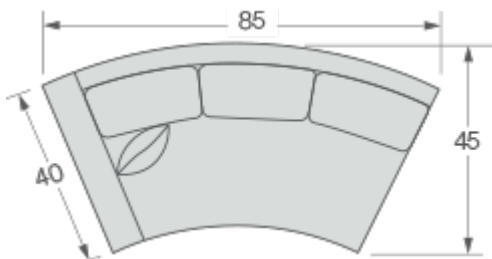

PRECEDENT

2666 2666 Kylie Series

Shown as 2 Piece Sectional:

2666-CBL Curved Left Bumper
W81 D45 H34

2666-CSR Curved Right Arm Sofa
W85 D45 H34

Seat H17 / Arm H24 / Inside Seat D23

2666-CBL Kylie Curved Left Bumper
W81 D45 H34

-

2666-CBR Kylie Curved Right Bumper
W81 D45 H34

2666-CCR Kylie Curved Chaise Right
W62 D45 H34

2666-CCL Kylie Curved Chaise Left
W62 D45 H34

2666-CSL Kylie Curved Left Arm Sofa
W85 D45 H34

2666-CSR Kylie Curved Right Arm Sofa
W85 D45 H34

2666-CCL Kylie Curved Chaise Left
2666-CSR Kylie Curved Right Arm Sofa

2666-CSL Kylie Curved Left Arm Sofa
2666-CBR Kylie Curved Right Bumper

 Download PDF of Sectional Items

Source URL: <https://www.precedent-furniture.com/catalog/2666>