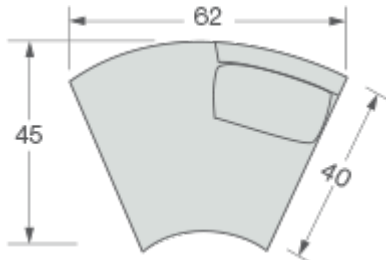

PRECEDENT

2666 2666 Kylie Series

Shown as 2 Piece Sectional:

2666-CBL Curved Left Bumper
W81 D45 H34

2666-CSR Curved Right Arm Sofa
W85 D45 H34

Seat H17 / Arm H24 / Inside Seat D23

2666-CBL Kylie Curved Left Bumper
W81 D45 H34

-

2666-CBR Kylie Curved Right Bumper
W81 D45 H34

2666-CCR Kylie Curved Chaise Right
W62 D45 H34

2666-CCL Kylie Curved Chaise Left
W62 D45 H34

2666-CSL Kylie Curved Left Arm Sofa
W85 D45 H34

2666-CSR Kylie Curved Right Arm Sofa
W85 D45 H34